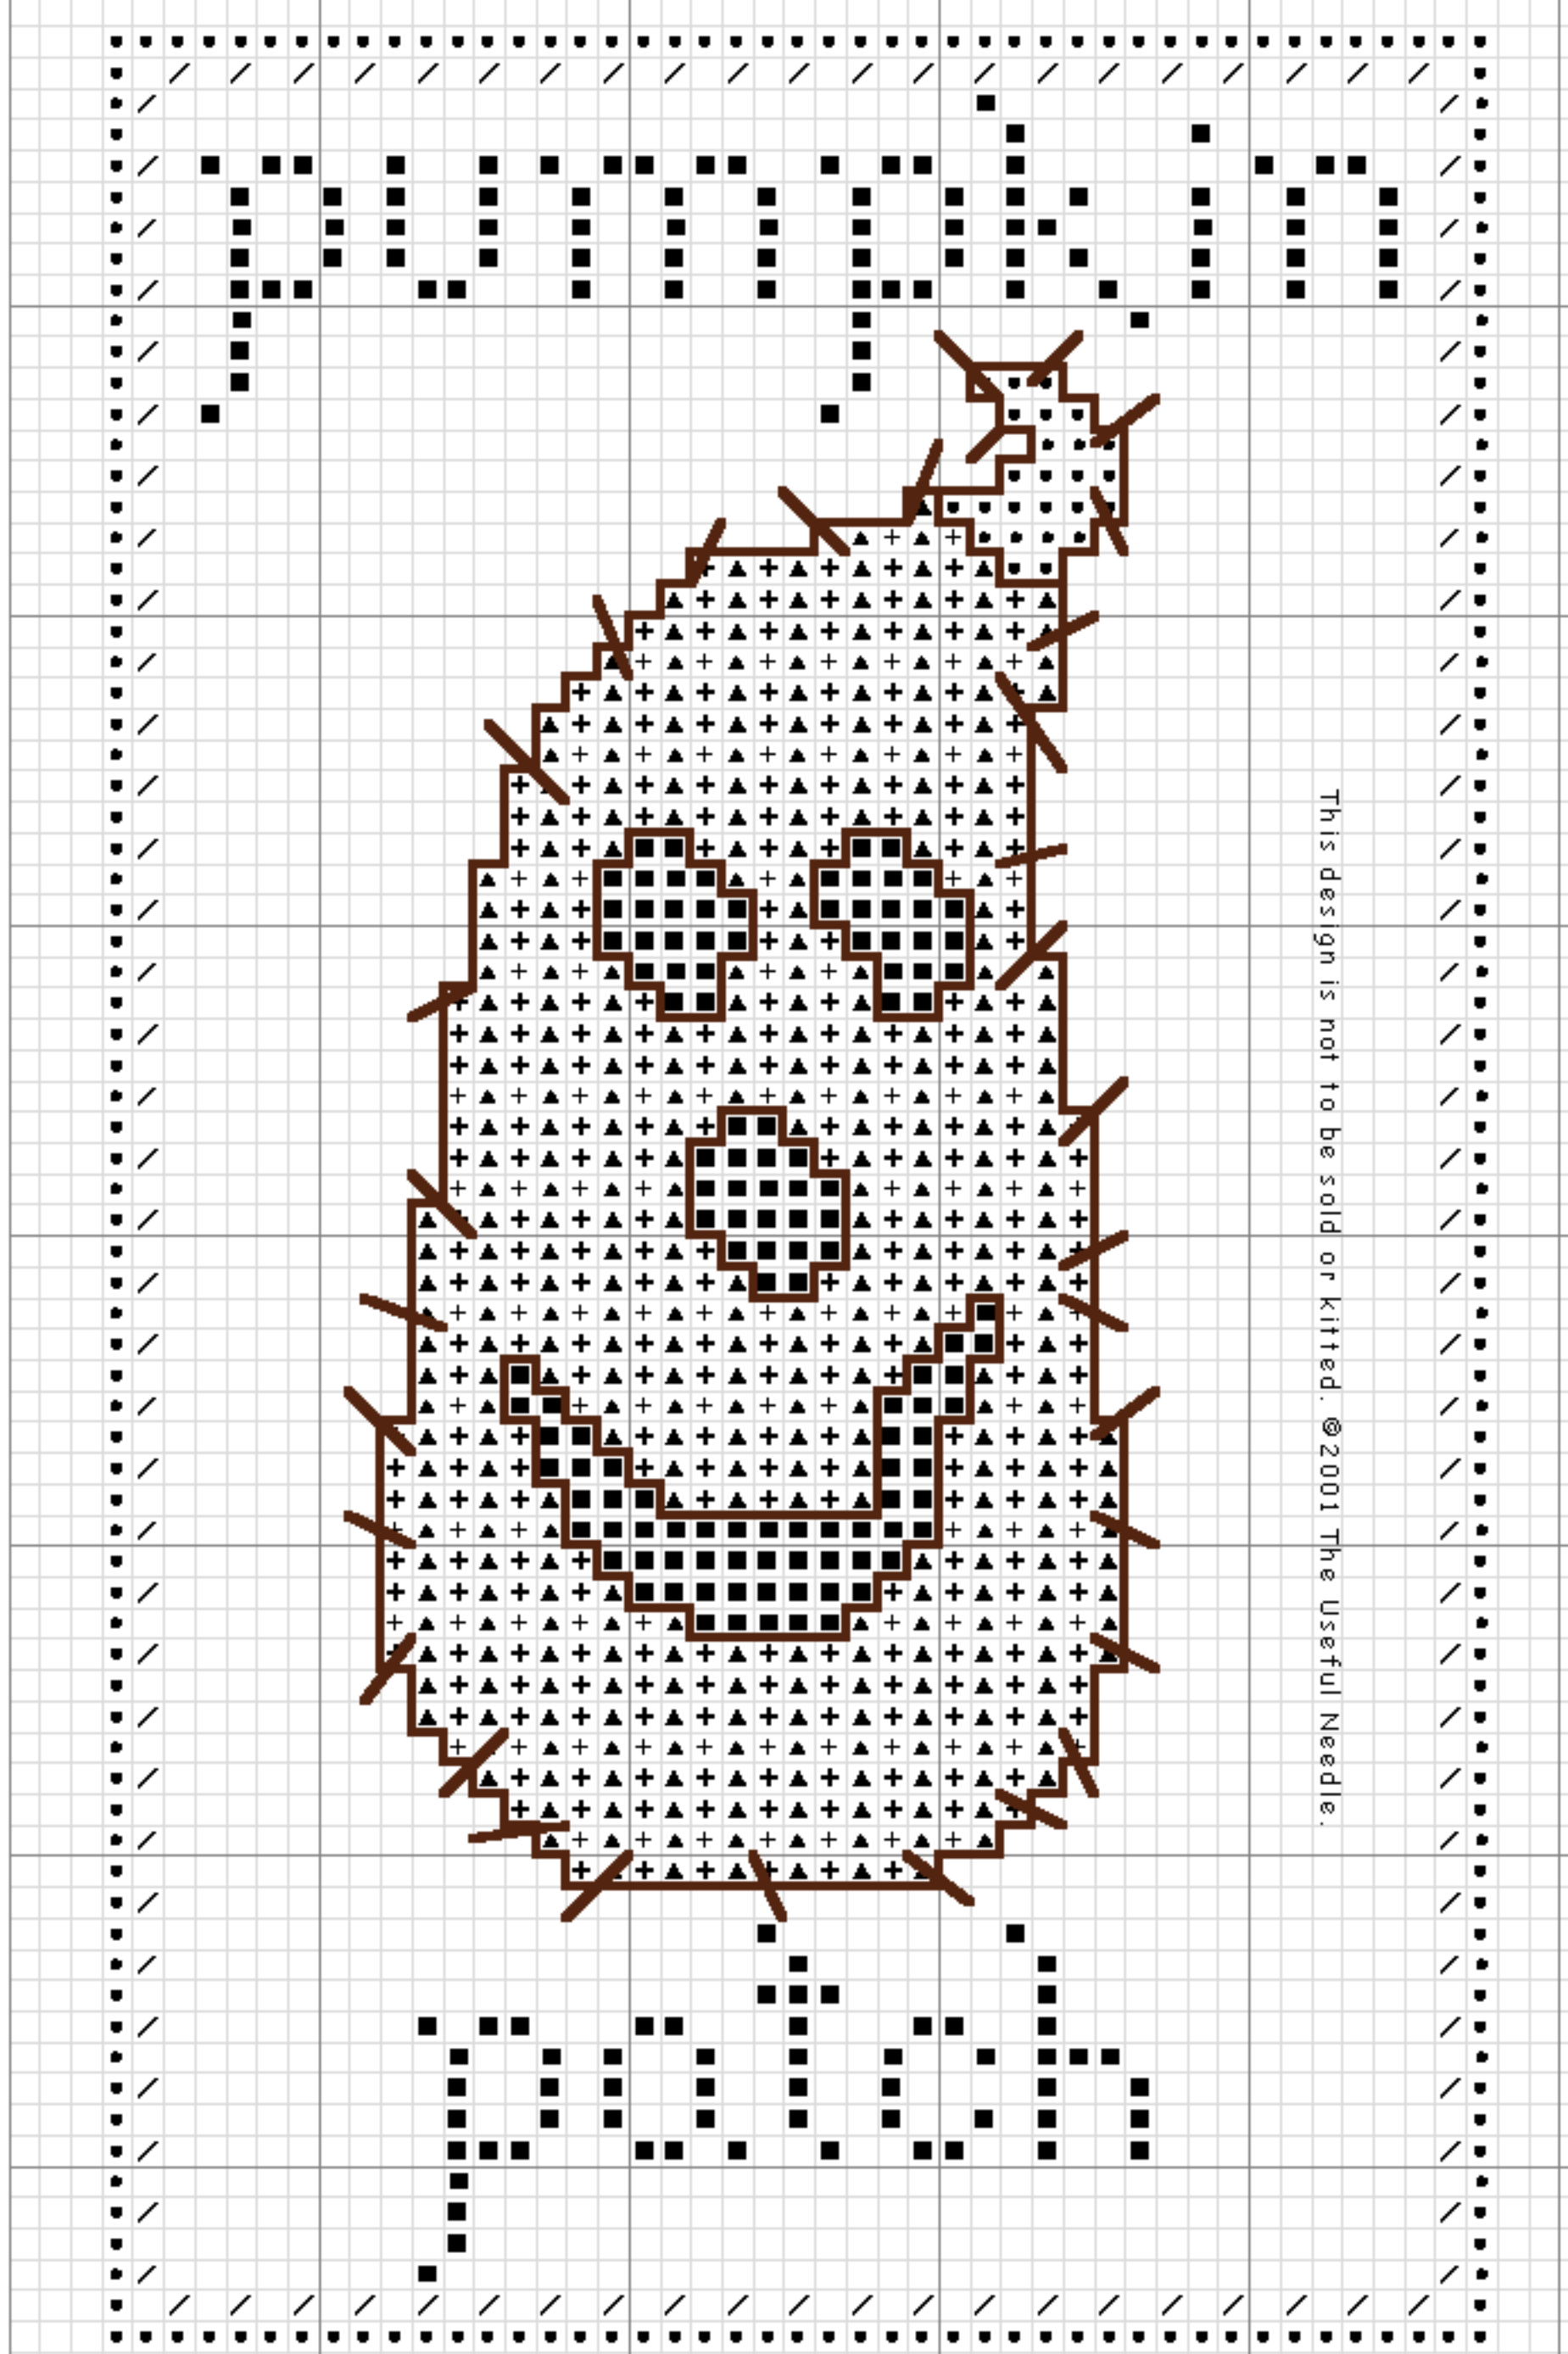

Patched Pumpkin

Symbol	DMC
+	721
•	520
▲	720
■	3371
/	522

Stitch count: 45 w x 75 h
Backstitching: 1 strand 3371.
Patch stitches: 2 strands 3371.

This design is not to be sold or kitted. ©2001 The Useful Needle.